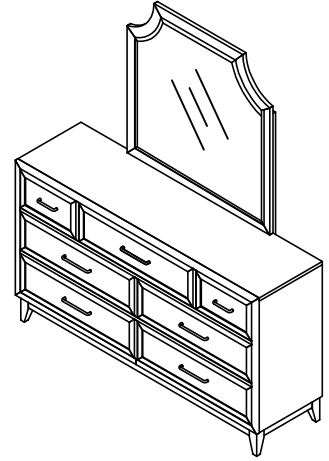

**Warning :**

- Be sure to check all packing material carefully for small parts, which may have come loose inside the carton during shipment.
- To prevent possible scratches and damage, this furniture **MUST BE ASSEMBLED BY TWO PEOPLE** on a soft surface such as a blanket or carpet.

46161  
Arch Mirror

**Components and Hardware List**

<p>Mirror Frame</p>  <p>(A) 1 pc.</p>	<p>Support Bar</p>  <p>(B) 2 pcs.</p>	<p>Flat Washer 5/16" x 19*2mm</p>  <p>(C) 8 pcs.</p>	<p>Spring Washer 5/16"</p>  <p>(D) 8 pcs.</p>	<p>Allen Head Bolt 5/16"-18 x 1-1/2"</p>  <p>(E) 8 pcs.</p>
<p>5mm Allen Key</p>  <p>(F) 1 pc.</p>				